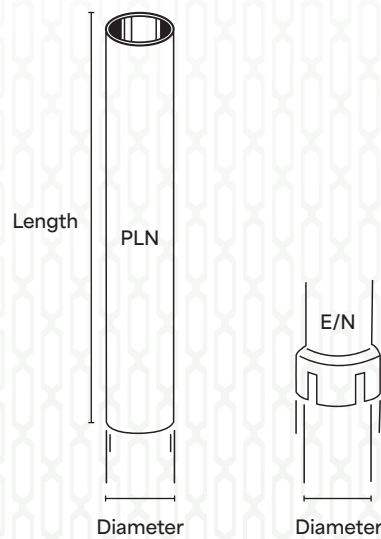

MRX

PRODUCT BULLETIN

STRAIGHT CHROME STACKS

Diameter		Length		INLET Type	Non-ceramic coated	Ceramic Coated for AdBlue Vehicles
INCHES	MM	FEET	MM	PLN or E/N	P/No.	P/No.
4	102	4	1220	PLN	SPS4048	SPS4048AB
4	102	6	1830	PLN	SPS4072	SPS4072AB
5	127	2	610	PLN	SPS5024	SPS5024AB
5	127	3	915	PLN	SPS5036	SPS5036AB
5	127	4	1220	PLN	SPS5048	SPS5048AB
5	127	5	1525	PLN	SPS5060	SPS5060AB
5	127	6	1830	PLN	SPS5072	SPS5072AB
6	152	3	915	PLN	SPS6036	SPS6036AB
6	152	4	1220	PLN	SPS6048	SPS6048AB
6	152	5	1525	PLN	SPS6060	SPS6060AB
6	152	6	1830	PLN	SPS6072	SPS6072AB
7	178	5	1525	PLN	SPS7060	SPS7060AB
7	178	6	1830	PLN	SPS7072	SPS7072AB
5	127	2	610	E/N	SXS5024	SXS5024AB
5	127	3	915	E/N	SXS5036	SXS5036AB
5	127	4	1220	E/N	SXS5048	SXS5048AB
5	127	5	1525	E/N	SXS5060	SXS5060AB
5	127	6	1830	E/N	SXS5072	SXS5072AB
6	152	3	915	E/N	SXS6036	SXS6036AB

Now available with ceramic coating for AdBlue vehicle compatibility.

Notes

PLN - Plain Inlet
E/N - Expanded & Notched

Chromium plated is to Australian Standard AS1192-1973

MRXPARTS.NET
1300 678 679